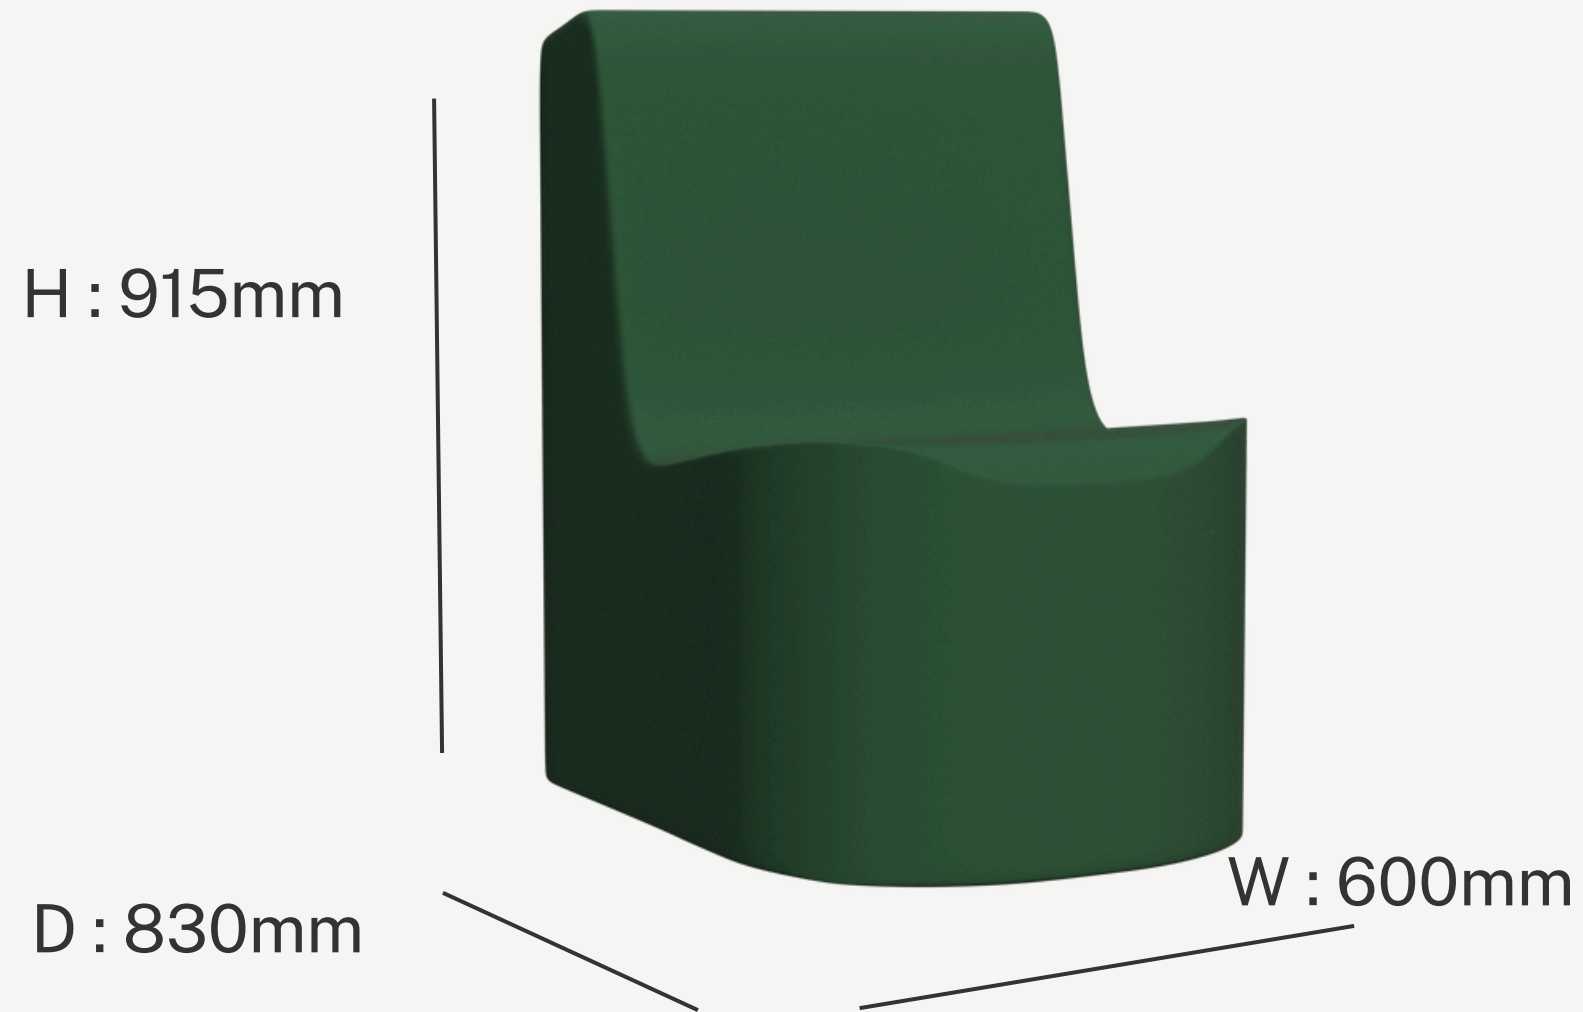

AR1 - Single Chair

Size : H 915mm W 600mm D 830mm
Weight : 16kg

Order Code : AR1

KEY FEATURES

- Ergonomic Comfort designed for individual seating
- Durable LimberShield® Coating
- Anti-Ligature and Seamless
- Hygienic and Waterproof
- User Friendly
- Rigorously Strength Tested

SPECS / SAFETY

- Seamless Design
- LimberShield® Coating
- Anti-ligature & Durable
- Soft, Comfortable & Waterproof
- Fire Retardant BS 5852: 2006 & BS7177: 2008
- Customizable Design & No Assembly Required
- Recyclable
- Available with Added Weight to Deter Mishandling
- 7 Year Structural Guarantee