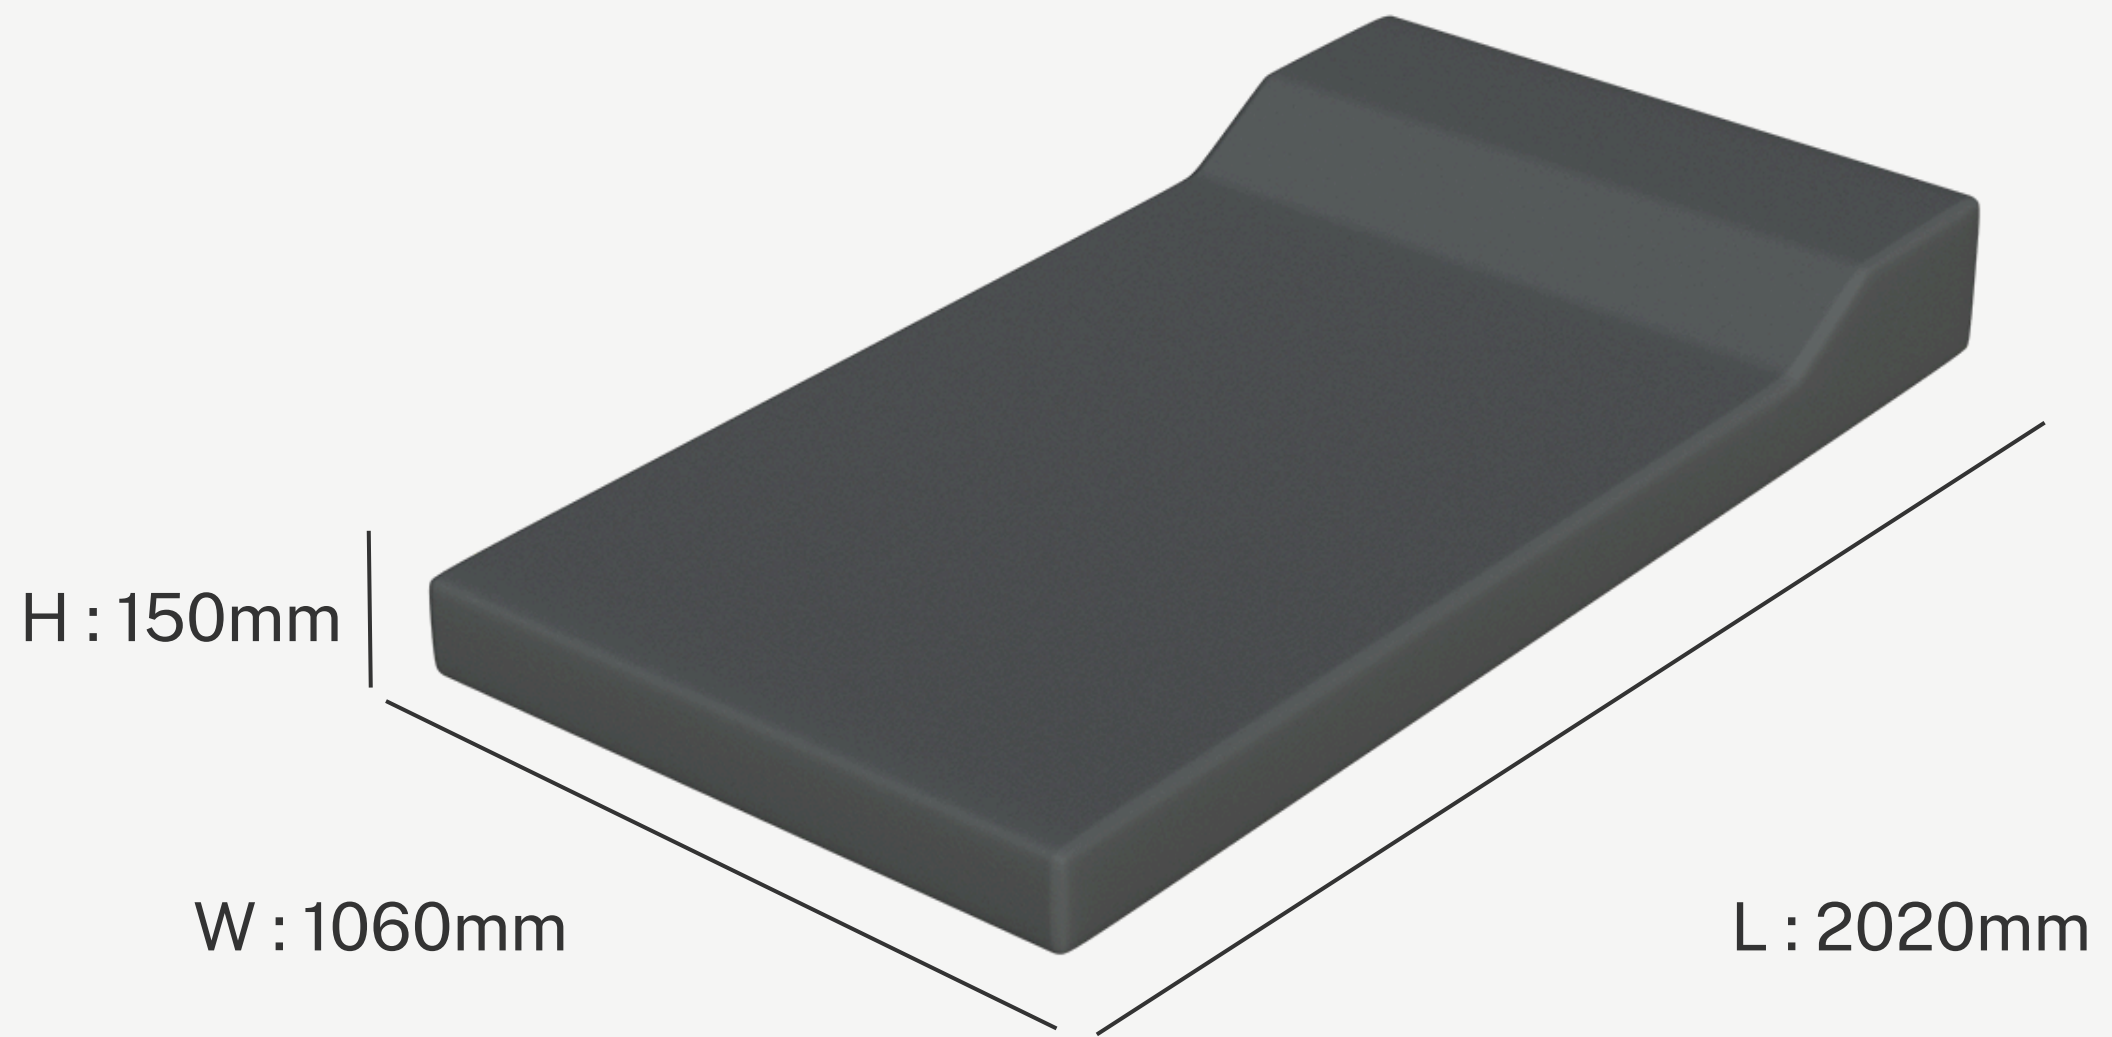

AMO1WP - Armadillo[®] Mattress 150 Wide Pillow

Order Code : AM01WP

Size : H 150mm W 1060mm L 2020mm
Weight : 19kg

KEY FEATURES

- Durable and Anti-Ligature
- Hygienic and Waterproof
- BS7177 Crib 7 Fire Retardant
- Comfortable Support
- Easy Maintenance
- Durable LimberShield[®] Coating
- Inbuilt pillow

SPECS / SAFETY

- Seamless Design
- LimberShield[®] Coating
- Anti-ligature & Durable
- Soft, Comfortable & Waterproof
- Fire Retardant BS 5852: 2006 & BS7177: 2008
- Customisable Design & No Assembly Required
- Recyclable
- 7 Year Structural Guarantee