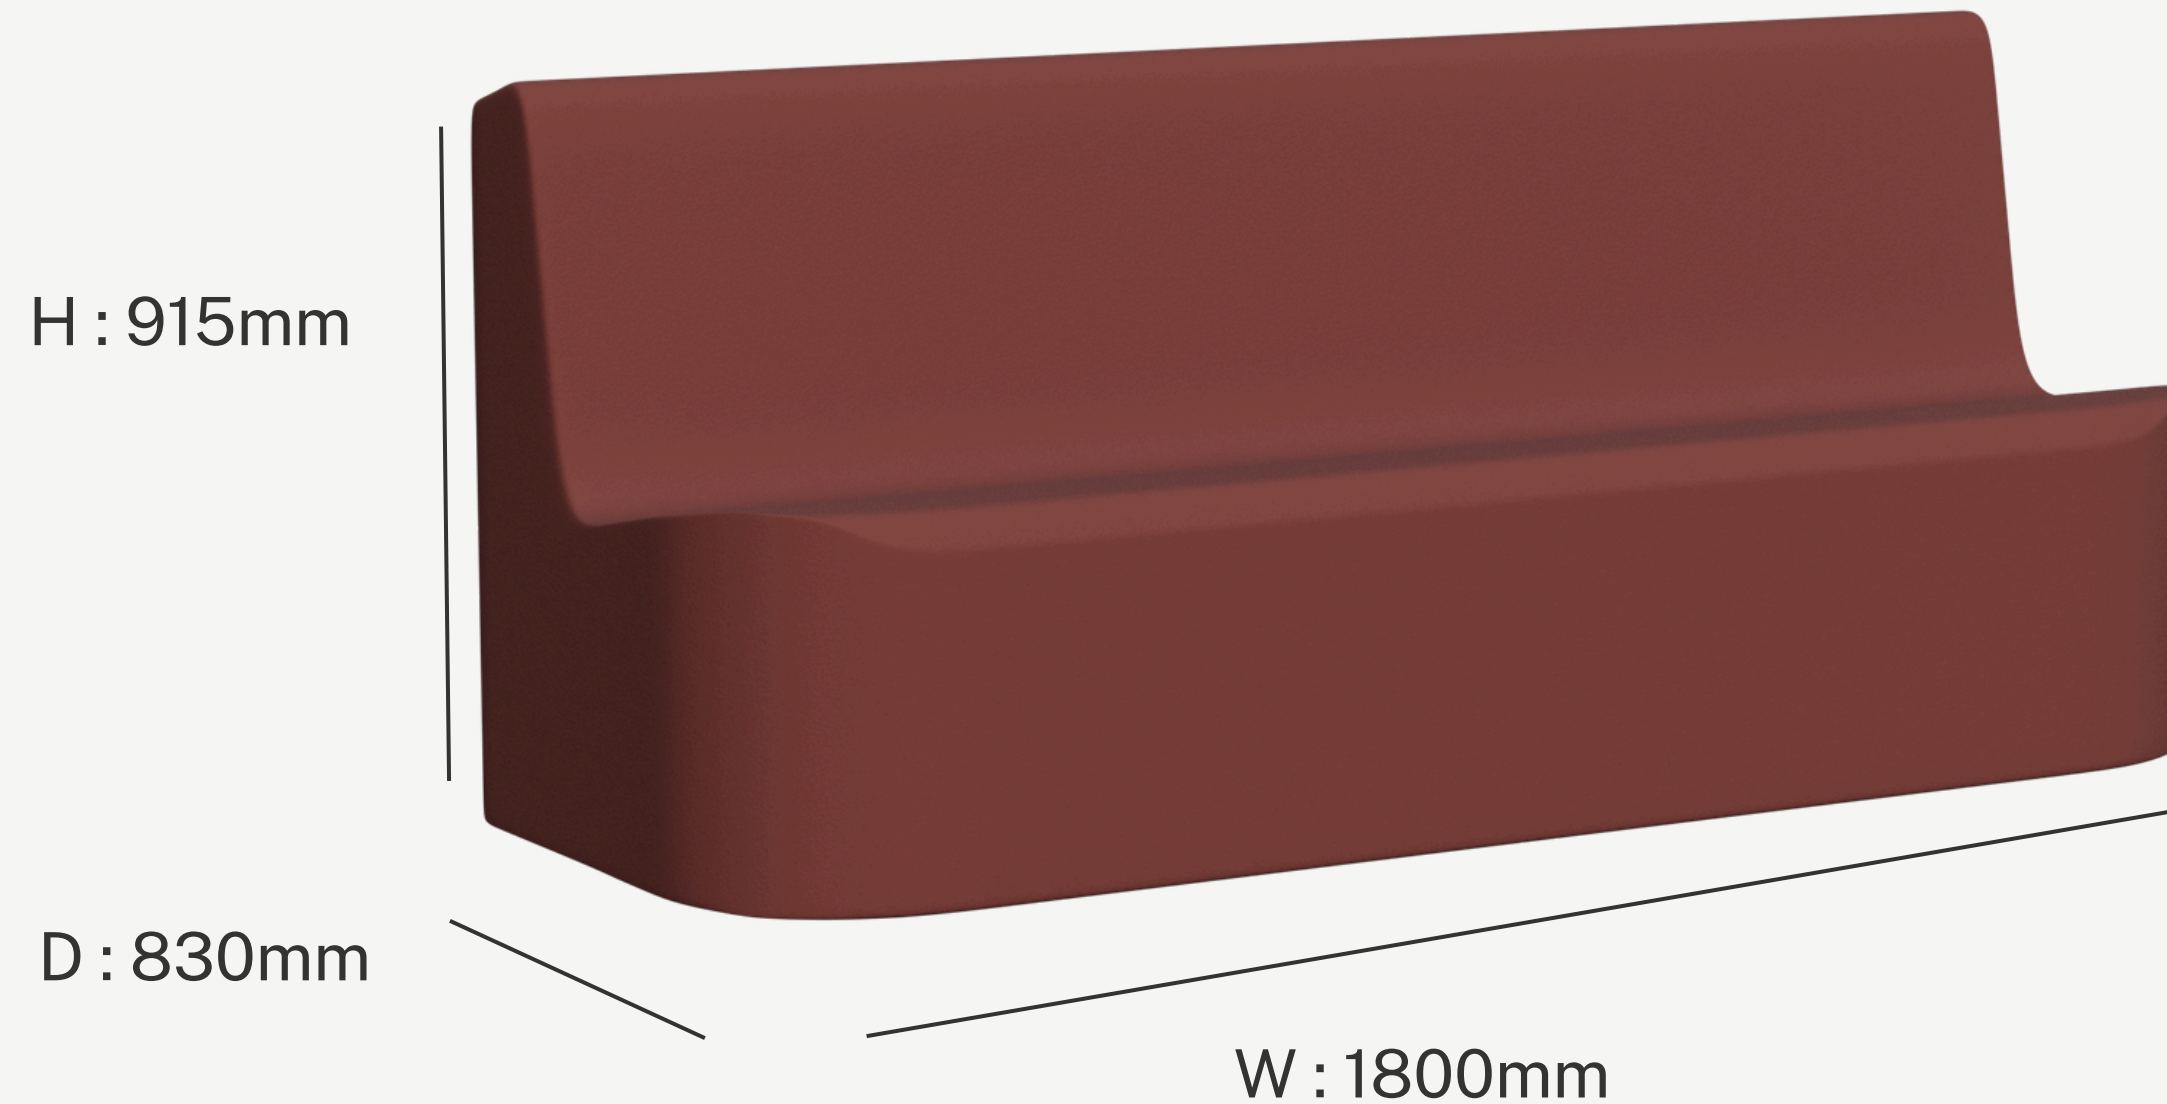

AR20 - 3 Seater Couch

Size : H 915mm W 1800mm D 830mm

Weight : 42kg

Order Code : AR20

KEY FEATURES

- Ergonomic Comfort for three people
- Durable LimberShield[®] Coating
- Anti-Ligature and Seamless
- Hygienic and Waterproof
- User Friendly
- Rigorously Strength Tested

SPECS / SAFETY

- Seamless Design
- LimberShield[®] Coating
- Anti-ligature & Durable
- Soft, Comfortable & Waterproof
- Fire Retardant BS 5852: 2006 & BS7177: 2008
- Customisable Design & No Assembly Required
- Recyclable
- 7 Year Structural Guarantee